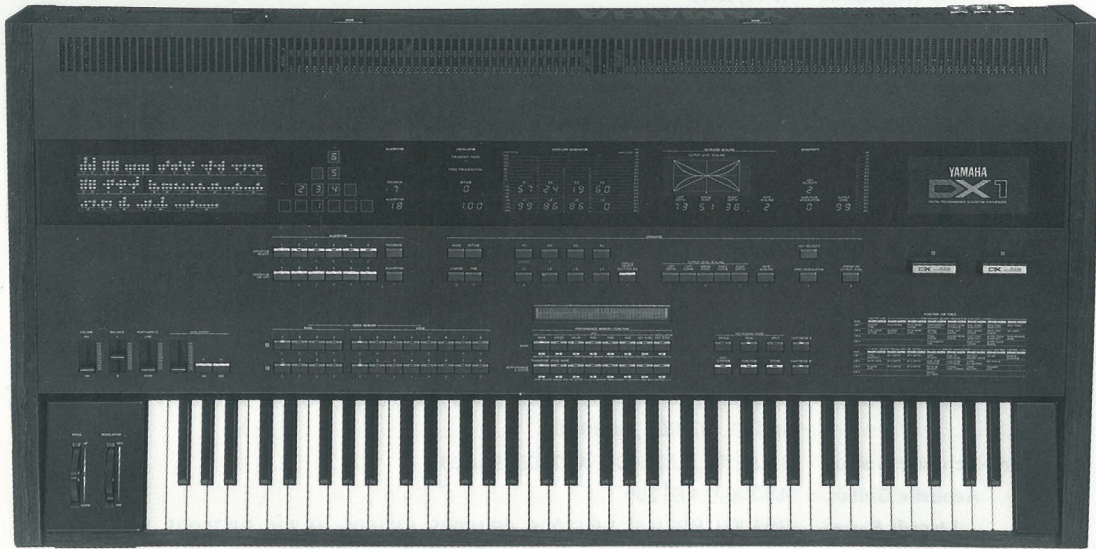

COMBO KEYBOARDS

Digital Programmable Algorithm Synthesizers

DX1 NEW

73 keys (E₀ ~ E₆)
Initial & After Touch Response
2 sets of FM Digital Tone Generators
6 Operators, 32 Algorithms
Key Assign Modes: Single (32 notes)/Dual (16 notes)/
Split (16 + 16 notes)
Internal Voice Memory: 64 (A32 + B32)
Internal Performance Memory: 64
External Voice Memory: 128 (ROM x 2)/64 (RAM x 2)
External Performance Memory: 64 (ROM, RAM)
145 Voice Parameters, 33 Performance Parameters
Control Terminals: Sustain, Portamento, Volume, Modulation,
Breath Control, MIDI
Display: LED (voice parameters for 1 operator),
LCD (40 characters x 2)

Standard Accessories: ROM Cartridge x 5 (64 voices x 4,
64 performances x 1), FC-3A foot Controller x 2, FC-4
Foot Switch x 2, BC 1 Breath Controller
Options: RAM-1 Data Cartridge, LG-200 Stand

DX7 NEW

61 keys (C₁ ~ C₆)
Initial & After Touch Response
FM Digital Tone Generator
6 Operators, 32 Algorithms
Poly (16 notes)/Mono selectable
Internal Memory: 32
External Memory: 64 (ROM)/32 (RAM)
145 Voice Parameters, 23 Performance Parameters
Control Terminals: Sustain, Portamento, Volume, Modulation,
Breath Control, MIDI

Display: LED (Voice Number), LCD (16 characters x 2)
Standard Accessories: ROM Cartridge x 2 (64 voices x 2)
Options: RAM-1 Data Cartridge, FC-3A Foot Controller,
FC-4 or FC-5 Foot Switch, BC1 Breath Controller, LC-75
Carrying Case, LG-20 or LG-100 Stand